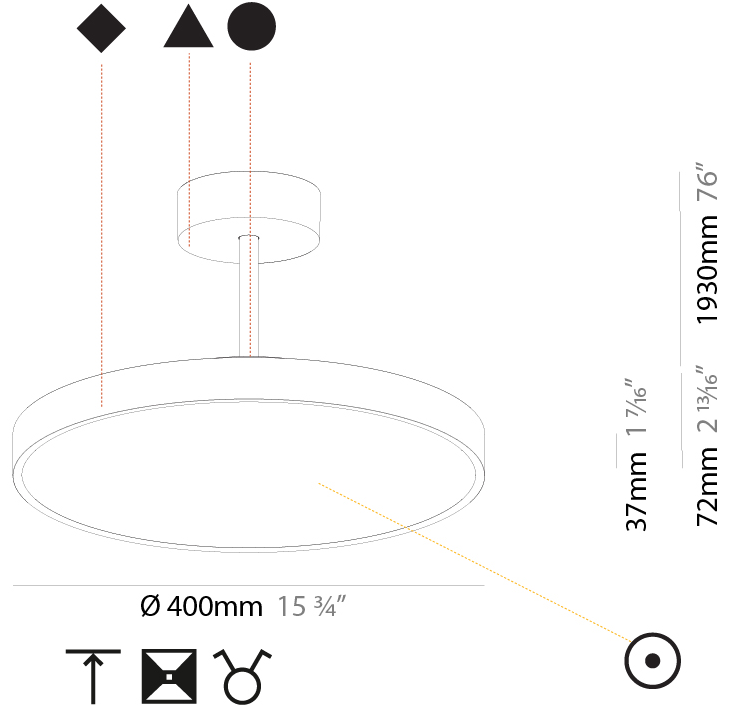

GENERAL

Series: Sign Diva Tube
Subseries: Sign Diva Tube
Brand: Prolicht
Division: Architectural
Mounting Type: Suspension
Mounting Location: Ceiling
Subcategory: Pendant

PHYSICAL

Shape: Round
Diameter (mm): 400
Diameter (in): 15 3/4
Height (mm): 72
Height (in): 2 13/16
Max. Overall Height (mm): 2002
Max. Overall Height (in): 78 13/16
Light Distribution: Direct / Indirect
Weight (kg): 3.314
Weight (lbs): 7.306
Diffuser: PMMA - Opal / Micro-Prism / Sparkling Secret / Vintage Industrial
Fixture Finish: SSR / BKV / CWI / CRY / HAB / UFT / ITA / RUA / FTG / MYG / LOD / PUS / FRO / FUP / KIA / POP / BLS / SPG / MEY / GOH / GUM / CHC / COM / ABZ / JAG / OBR / MOS / ROR
Fixture Material: Extruded Aluminum / Steel

ELECTRICAL

Lamp Type: LED (Zhaga Standard)
Input Wattage (W): 30
Total Output Wattage (W): 27.8
Dimming: Tri-Mode (Non-Dimming and Phase Dimming (120Vac only) and 0-10V Dimming)
Driver Included: Yes
Driver Location: Integrated
Driver Type: Constant Current - Universal
Driver Class: Class 2
Input Voltage (V): 120 - 277
Constant Current (MA): 500 / 350

LED

Color Temperature (*K): 3000 / 3500 / 4000
Max. Delivered Lumen (lm): 3049 / 3019 / 3055 / 3117
Nominal Lumen (lm): 4182 / 4142 / 4189 / 4275
CRI: >90 CRI
Lamp Life (hrs): 50000

OPTICAL

RATINGS AND CERTIFICATIONS

Certified By: Certified for North American Standards
IP rating: IP20

A